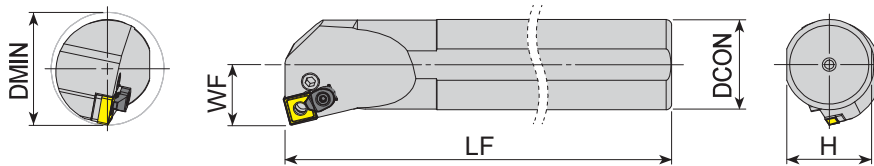

## Turning - Holder - Internal Internal Holders for SN\*\* Insert

\* 'C' Letter at Last : Optional Clamp Included

: p. 67 unit:mm

Series	Designation	EDP 2700..		DMIN	DCON	H	WF	LF	Insert
		R	L						
 <b>..-PSKNR/L</b> (Lever Type 75°)	X S25S - PSKNR/L 12C	0958	0959	32	25	23	17	250	SN1204
	S32T - PSKNR/L 12C	0960	0961	40	32	30	22	300	

Series	Size	Lever	Lever Screw	Clamp	Clamp Screw	Shim	Shim Pin	Allen Key
..-PSKNR/L	..25..12C	YAPL-02	YALV-08-M8x16	YACK-05	Y4015-M4x11	YAASN-3-0004	YAAY-02	YAAL-03-3
	..32..12C	YAPL-02	YALV-03-M8x19	YACK-05	Y4015-M4x11	YAASN-3-0004	YAAY-02	YAAL-03-3